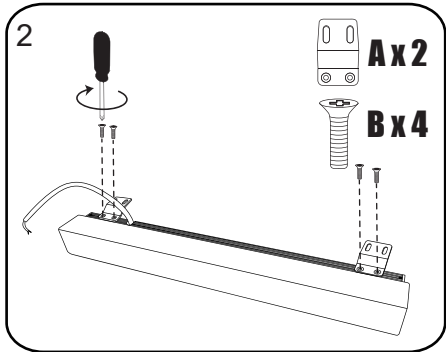

NORO

FLEX LED
415/590/890/1190

FLEX LED 415/590/890/1190		
Art. nr.	Qty	Meas. (mm)
①	1	415/590/890/1190 X 38 X 55
②	2	35 X 30 X 22
③	2	50 X 30 X 10
④	1	75 X 39 X 15

1

2

FLEX LED

415/590/890/1190

035 166430 **SE**
info@noro.se