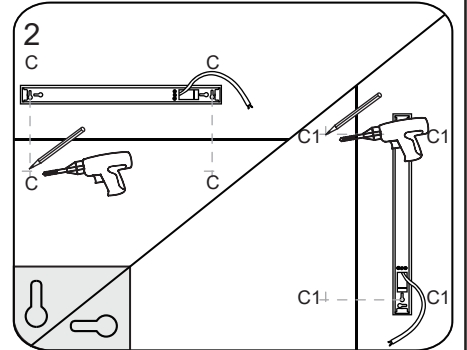

NORO

FLEX LED
415/590/890/1190

FLEX LED 415/590/890/1190		
Art. nr.	Qty	Meas. (mm)
①	1	415/590/890/1190 X 38 X 55
②	2	35 X 30 X 22
③	2	50 X 30 X 10
④	1	75 X 39 X 15

1

2

FLEX LED

415/590/890/1190

035 166430 **SE**
info@noro.se