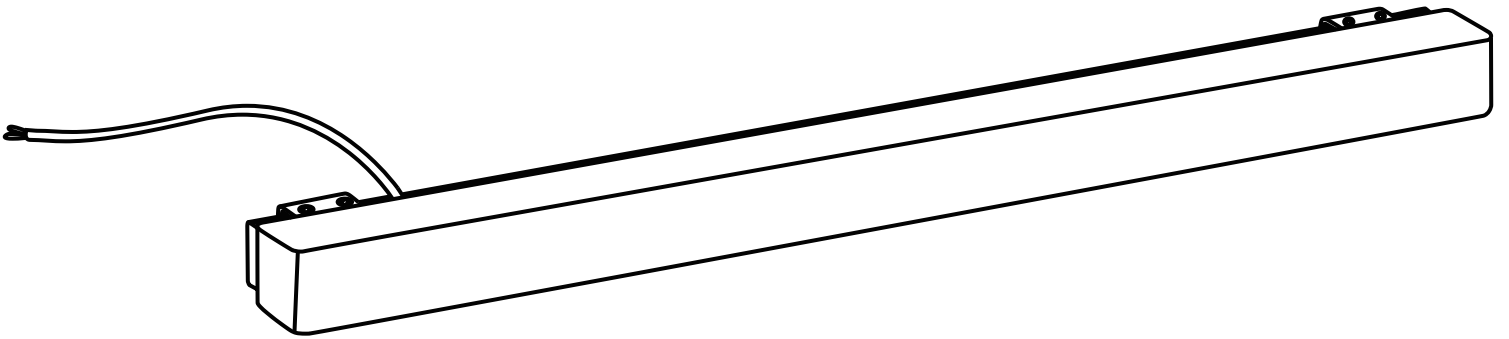

NORO

FLEX LED
415/590/890/1190

FLEX LED 415/590/890/1190		
Art. nr.	Qty	Meas. (mm)
①	1	415/590/890/1190 X 38 X 55
②	2	35 X 30 X 22
③	2	50 X 30 X 10
④	1	75 X 39 X 15

1

2

FLEX LED

415/590/890/1190

035 166430 **SE**
info@noro.se