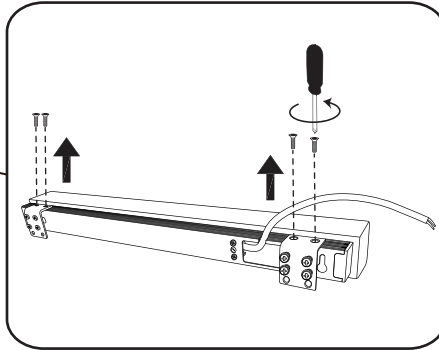

NORO

FLEX LED
415/590/890/1190

FLEX LED 415/590/890/1190		
Art. nr.	Qty	Meas. (mm)
①	1	415/590/890/1190 X 38 X 55
②	2	35 X 30 X 22
③	2	50 X 30 X 10
④	1	75 X 39 X 15

1

2

FLEX LED

415/590/890/1190

035 166430 **SE**
info@noro.se