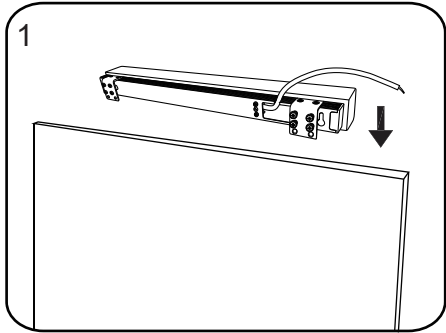

NORO

FLEX LED
415/590/890/1190

FLEX LED 415/590/890/1190		
Art. nr.	Qty	Meas. (mm)
①	1	415/590/890/1190 X 38 X 55
②	2	35 X 30 X 22
③	2	50 X 30 X 10
④	1	75 X 39 X 15

1

2

FLEX LED

415/590/890/1190

035 166430 **SE**
info@noro.se