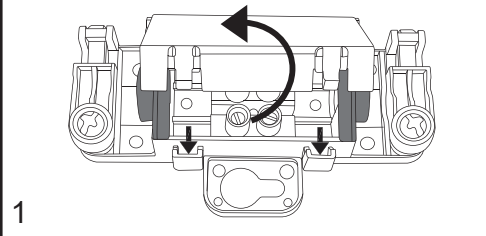

NORO

FLEX LED
415/590/890/1190

FLEX LED 415/590/890/1190		
Art. nr.	Qty	Meas. (mm)
①	1	415/590/890/1190 X 38 X 55
②	2	35 X 30 X 22
③	2	50 X 30 X 10
④	1	75 X 39 X 15

1

2

FLEX LED

415/590/890/1190

035 166430 **SE**
info@noro.se