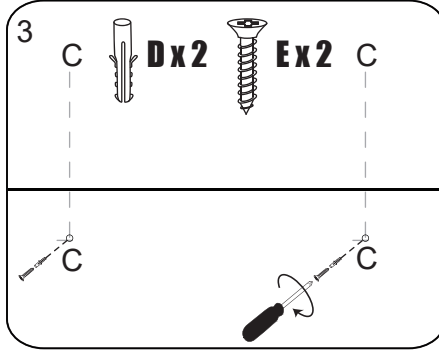

NORO

FLEX LED
415/590/890/1190

FLEX LED 415/590/890/1190		
Art. nr.	Qty	Meas. (mm)
①	1	415/590/890/1190 X 38 X 55
②	2	35 X 30 X 22
③	2	50 X 30 X 10
④	1	75 X 39 X 15

1

2

FLEX LED

415/590/890/1190

035 166430 **SE**
info@noro.se