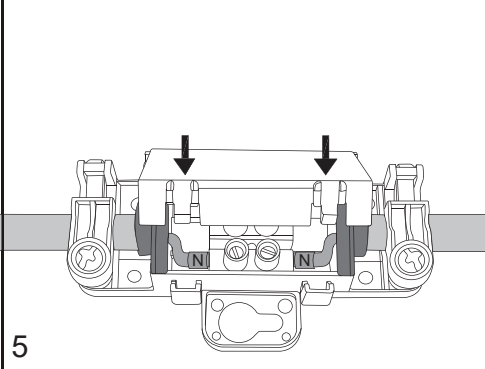

NORO

FLEX LED
415/590/890/1190

FLEX LED 415/590/890/1190		
Art. nr.	Qty	Meas. (mm)
①	1	415/590/890/1190 X 38 X 55
②	2	35 X 30 X 22
③	2	50 X 30 X 10
④	1	75 X 39 X 15

1

2

FLEX LED

415/590/890/1190

035 166430 **SE**
info@noro.se