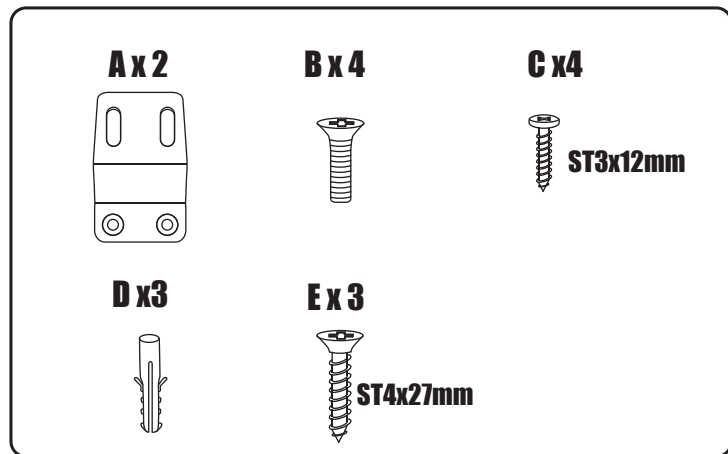

NORO

FLEX LED
415/590/890/1190

FLEX LED 415/590/890/1190		
Art. nr.	Qty	Meas. (mm)
①	1	415/590/890/1190 X 38 X 55
②	2	35 X 30 X 22
③	2	50 X 30 X 10
④	1	75 X 39 X 15

1

2

FLEX LED

415/590/890/1190

035 166430 **SE**
info@noro.se