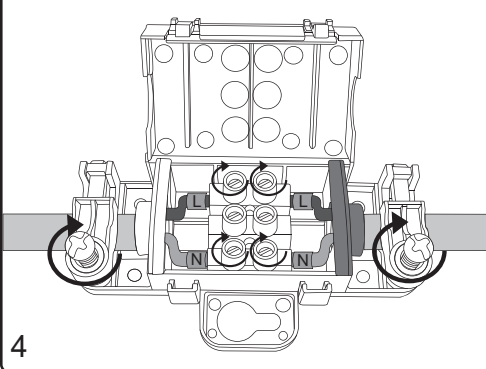

NORO

FLEX LED
415/590/890/1190

FLEX LED 415/590/890/1190		
Art. nr.	Qty	Meas. (mm)
①	1	415/590/890/1190 X 38 X 55
②	2	35 X 30 X 22
③	2	50 X 30 X 10
④	1	75 X 39 X 15

1

2

FLEX LED

415/590/890/1190

035 166430 **SE**
info@noro.se