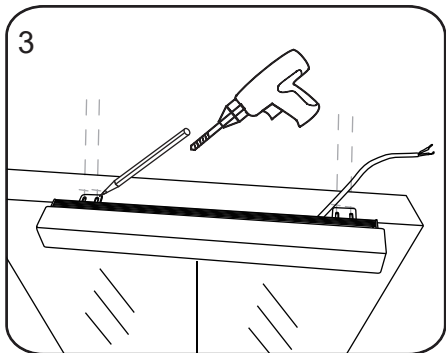

NORO

FLEX LED
415/590/890/1190

FLEX LED 415/590/890/1190		
Art. nr.	Qty	Meas. (mm)
①	1	415/590/890/1190 X 38 X 55
②	2	35 X 30 X 22
③	2	50 X 30 X 10
④	1	75 X 39 X 15

1

2

FLEX LED

415/590/890/1190

035 166430 **SE**
info@noro.se