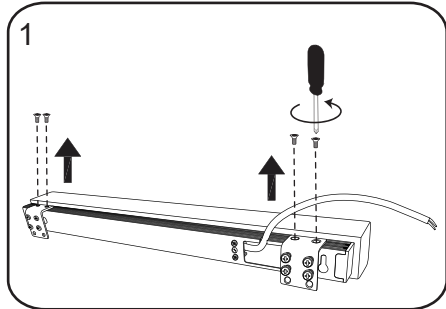

NORO

FLEX LED
415/590/890/1190

FLEX LED 415/590/890/1190		
Art. nr.	Qty	Meas. (mm)
①	1	415/590/890/1190 X 38 X 55
②	2	35 X 30 X 22
③	2	50 X 30 X 10
④	1	75 X 39 X 15

1

2

FLEX LED

415/590/890/1190

035 166430 **SE**
info@noro.se