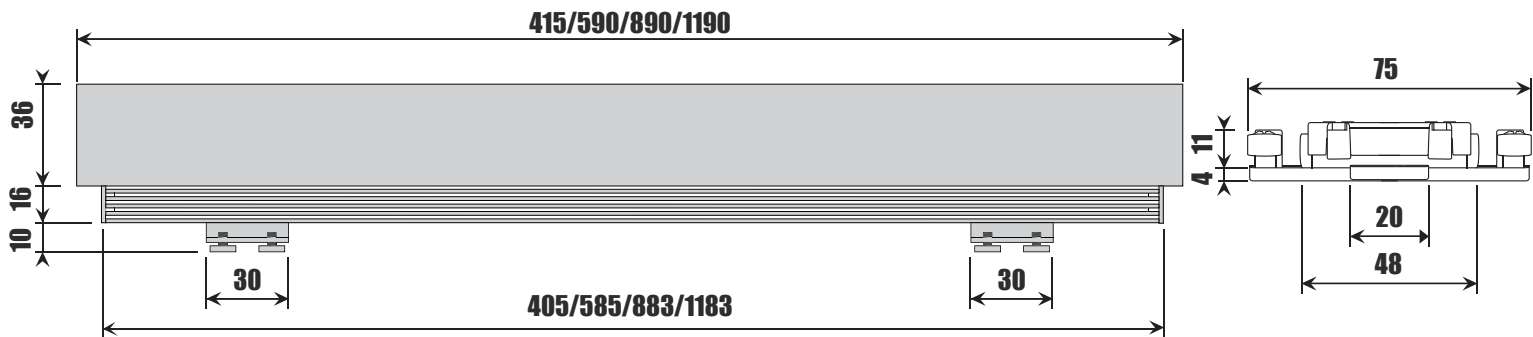

NORO

FLEX LED
415/590/890/1190

FLEX LED 415/590/890/1190		
Art. nr.	Qty	Meas. (mm)
①	1	415/590/890/1190 X 38 X 55
②	2	35 X 30 X 22
③	2	50 X 30 X 10
④	1	75 X 39 X 15

1

2

FLEX LED

415/590/890/1190

035 166430 **SE**
info@noro.se