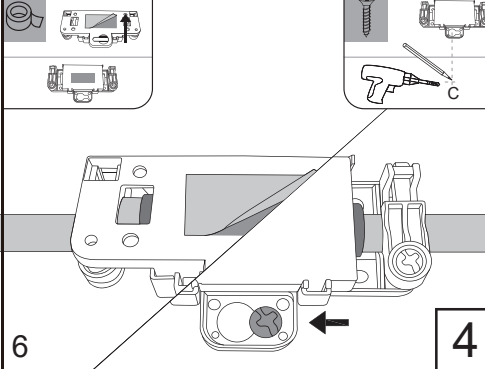

NORO

FLEX LED
415/590/890/1190

FLEX LED 415/590/890/1190		
Art. nr.	Qty	Meas. (mm)
①	1	415/590/890/1190 X 38 X 55
②	2	35 X 30 X 22
③	2	50 X 30 X 10
④	1	75 X 39 X 15

1

2

FLEX LED

415/590/890/1190

035 166430 **SE**
info@noro.se