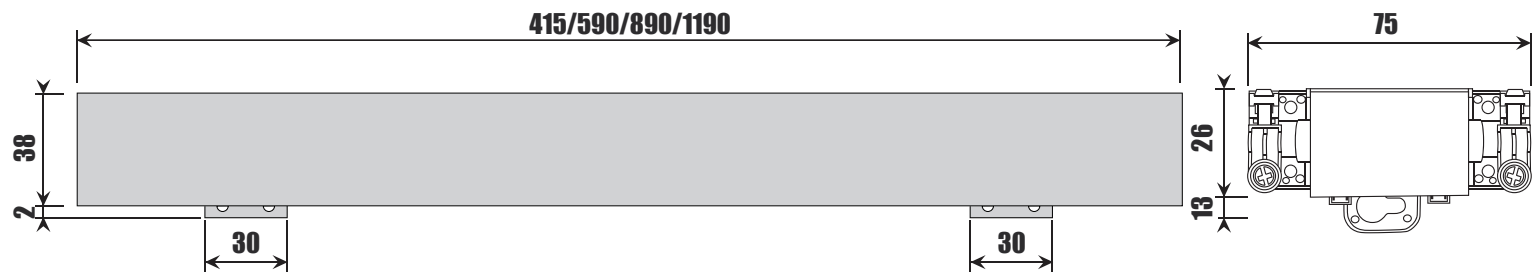

NORO

FLEX LED
415/590/890/1190

FLEX LED 415/590/890/1190		
Art. nr.	Qty	Meas. (mm)
①	1	415/590/890/1190 X 38 X 55
②	2	35 X 30 X 22
③	2	50 X 30 X 10
④	1	75 X 39 X 15

1

2

FLEX LED

415/590/890/1190

035 166430 **SE**
info@noro.se