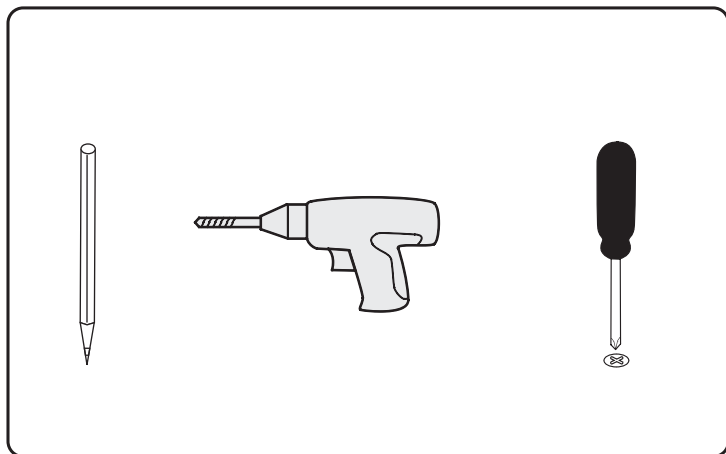

NORO

FLEX LED
415/590/890/1190

FLEX LED 415/590/890/1190		
Art. nr.	Qty	Meas. (mm)
①	1	415/590/890/1190 X 38 X 55
②	2	35 X 30 X 22
③	2	50 X 30 X 10
④	1	75 X 39 X 15

1

2

FLEX LED

415/590/890/1190

035 166430 **SE**
info@noro.se