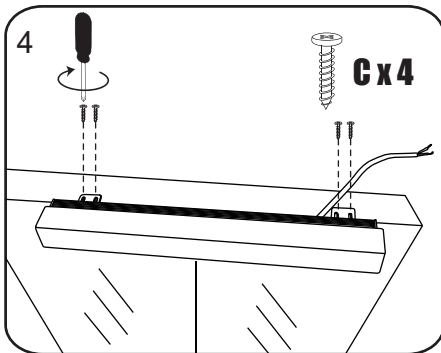

NORO

FLEX LED
415/590/890/1190

FLEX LED 415/590/890/1190		
Art. nr.	Qty	Meas. (mm)
①	1	415/590/890/1190 X 38 X 55
②	2	35 X 30 X 22
③	2	50 X 30 X 10
④	1	75 X 39 X 15

1

2

FLEX LED

415/590/890/1190

035 166430 **SE**
info@noro.se