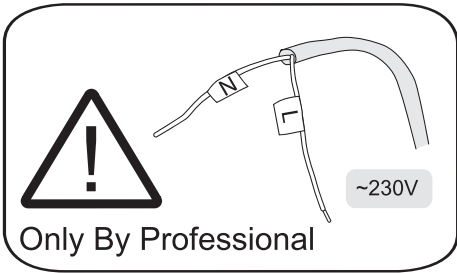

NORO

FLEX LED
415/590/890/1190

FLEX LED 415/590/890/1190		
Art. nr.	Qty	Meas. (mm)
①	1	415/590/890/1190 X 38 X 55
②	2	35 X 30 X 22
③	2	50 X 30 X 10
④	1	75 X 39 X 15

1

2

FLEX LED

415/590/890/1190

035 166430 **SE**
info@noro.se