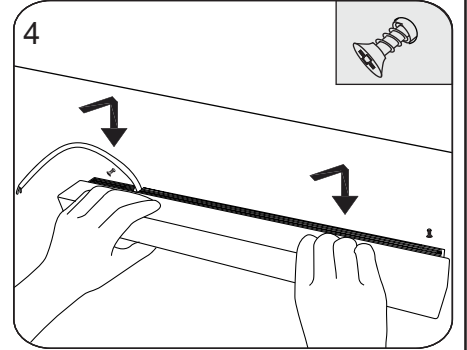

NORO

FLEX LED
415/590/890/1190

FLEX LED 415/590/890/1190		
Art. nr.	Qty	Meas. (mm)
①	1	415/590/890/1190 X 38 X 55
②	2	35 X 30 X 22
③	2	50 X 30 X 10
④	1	75 X 39 X 15

1

2

FLEX LED

415/590/890/1190

035 166430 **SE**
info@noro.se