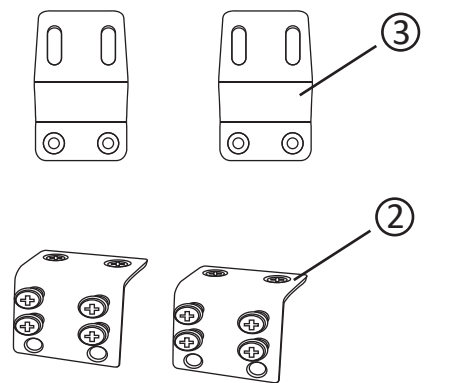

NORO

FLEX LED
415/590/890/1190

FLEX LED 415/590/890/1190		
Art. nr.	Qty	Meas. (mm)
①	1	415/590/890/1190 X 38 X 55
②	2	35 X 30 X 22
③	2	50 X 30 X 10
④	1	75 X 39 X 15

1

2

FLEX LED

415/590/890/1190

035 166430 **SE**
info@noro.se