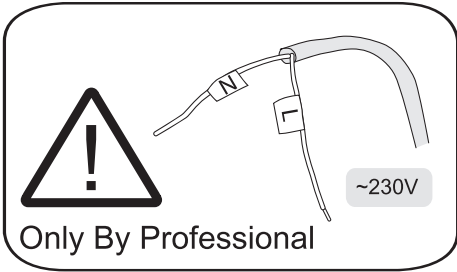

NORO

FLEX LED
415/590/890/1190

FLEX LED 415/590/890/1190		
Art. nr.	Qty	Meas. (mm)
①	1	415/590/890/1190 X 38 X 55
②	2	35 X 30 X 22
③	2	50 X 30 X 10
④	1	75 X 39 X 15

1

2

FLEX LED

415/590/890/1190

035 166430 **SE**
info@noro.se