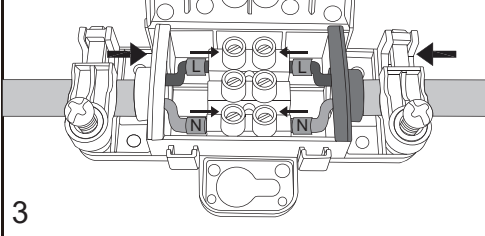

NORO

FLEX LED
415/590/890/1190

FLEX LED 415/590/890/1190		
Art. nr.	Qty	Meas. (mm)
①	1	415/590/890/1190 X 38 X 55
②	2	35 X 30 X 22
③	2	50 X 30 X 10
④	1	75 X 39 X 15

1

2

FLEX LED

415/590/890/1190

035 166430 **SE**
info@noro.se