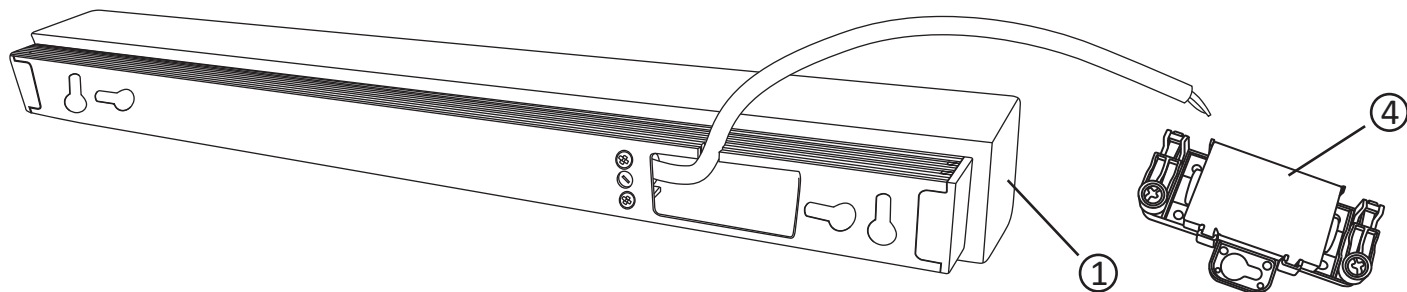

NORO

FLEX LED
415/590/890/1190

FLEX LED 415/590/890/1190		
Art. nr.	Qty	Meas. (mm)
①	1	415/590/890/1190 X 38 X 55
②	2	35 X 30 X 22
③	2	50 X 30 X 10
④	1	75 X 39 X 15

1

2

FLEX LED

415/590/890/1190

035 166430 **SE**
info@noro.se