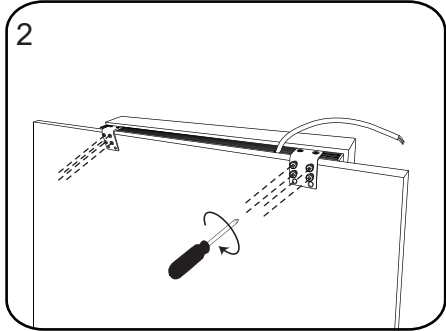

NORO

FLEX LED
415/590/890/1190

FLEX LED 415/590/890/1190		
Art. nr.	Qty	Meas. (mm)
①	1	415/590/890/1190 X 38 X 55
②	2	35 X 30 X 22
③	2	50 X 30 X 10
④	1	75 X 39 X 15

1

2

FLEX LED

415/590/890/1190

035 166430 **SE**
info@noro.se