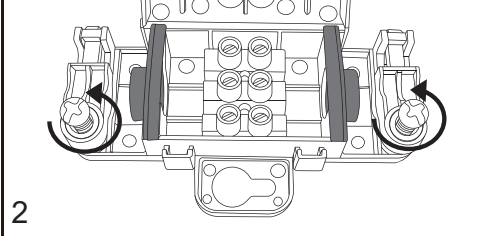

NORO

FLEX LED
415/590/890/1190

FLEX LED 415/590/890/1190		
Art. nr.	Qty	Meas. (mm)
①	1	415/590/890/1190 X 38 X 55
②	2	35 X 30 X 22
③	2	50 X 30 X 10
④	1	75 X 39 X 15

1

2

FLEX LED

415/590/890/1190

035 166430 **SE**
info@noro.se