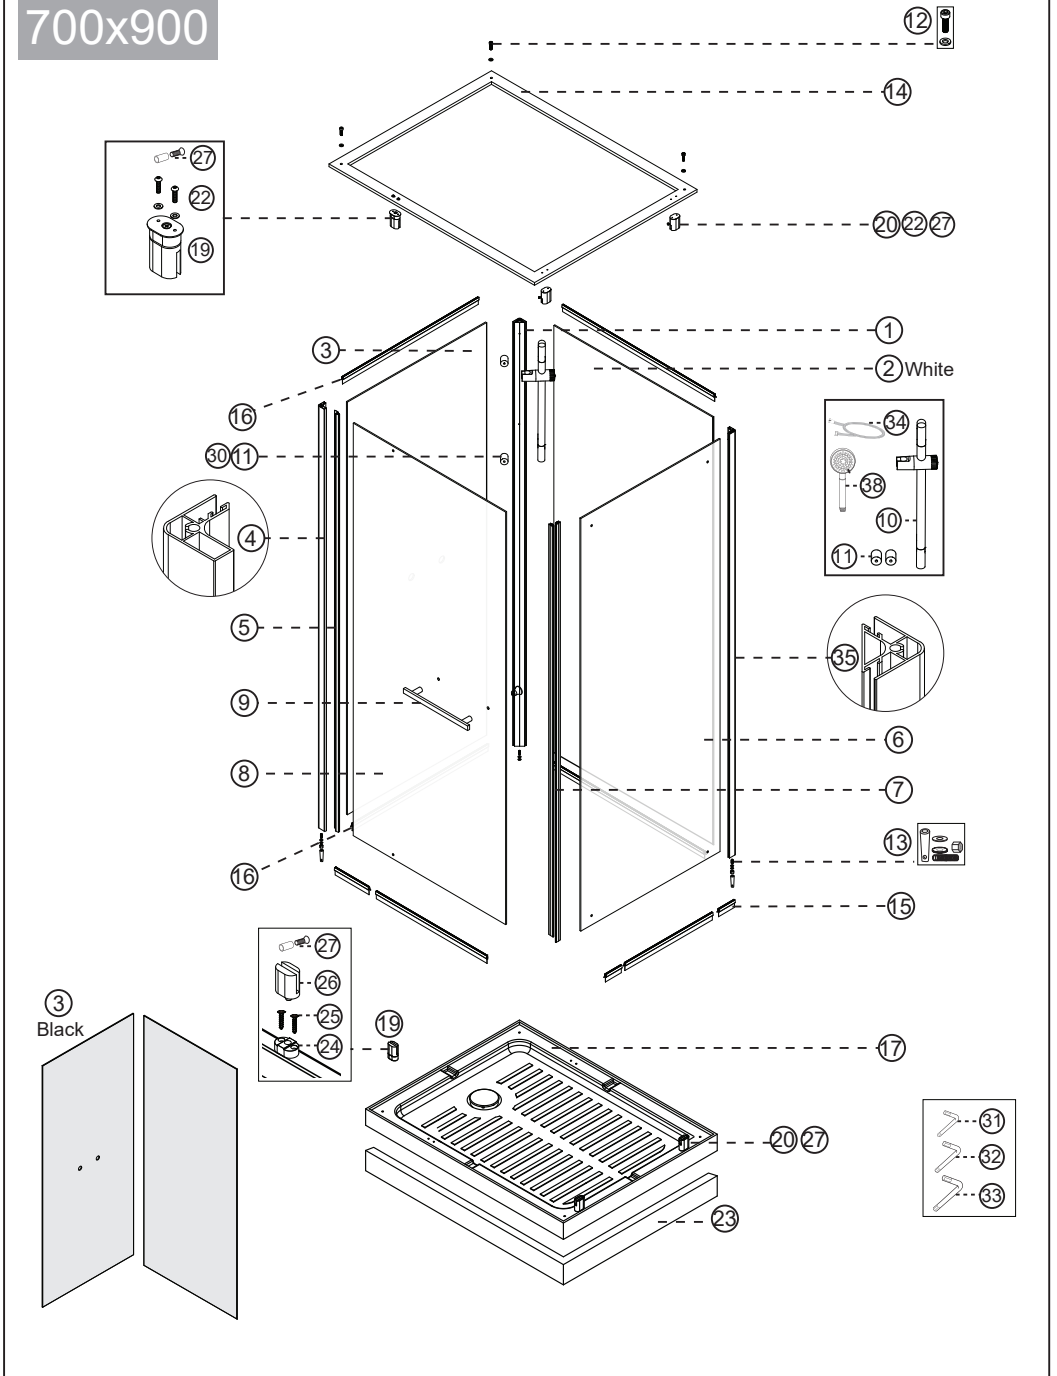

NORRO®

Ocean C 70x90 & 90x70

Art.nr 24115, 24135,
2413, 2418, 2423

Exploded View:

Drawing Nr.	Art Nr.	Description	Unit
1	9260-A	Corner profile on back panel for all Ocean cabins	pc
2	9260-F	white Back panel without mixer hole for Ocean 70x90 square	pc
	9260-G	black Back panel without mixer hole for Ocean 70x90 square	pc
3	9260-M	white Back panel with mixer hole for Ocean 70x90 square	pc
	9260-N	black Back panel with mixer hole for Ocean 70x90 square	pc
4	9260-O	Connecting profile for Ocean door side	pc
5	9260-P	Water proof gasket on door for Ocean	pc
6	9260-T	Fixed front panel for Ocean 70x90 square	pc
7	9194-E	Magnetic gasket on door for Ocean square	set
8	9260-X	Door glass for Ocean 70x90 & 90x90 square	pc
9	9261-A	Stainless steel handle set for Ocean square	pc
10	9261-B	Sliding bar for Ocean CC-420mm	pc
11 & 30	9261-C	Sliding bar connector for Ocean	pc
12 & 13 31, 32, 33	9261-D	Screw bag for Ocean cabin & Hex keys	set
14	9261-H	Upper frame profile for Ocean square 70x90	pc
15	9261-J	Bottom gasket for Ocean	pc
16	9261-K	Back panel gasket for Ocean	pc
17	9261-O	Complete tray set for Ocean 70x90 square	pc
18, 21, 27, 28	9261-P	Lower rotatable glass clip set for Ocean	set
19, 22, 27, 28	9261-Q	Upper rotatable glass clip set for Ocean	set
20, 27	9261-R	Plastic clip on fix door for Ocean	pc
23	9261-W	Tray skirt for Ocean 70x90 Square	pc
34	9400-I	Shower hose	pc
35		Connecting profile for Ocean fixed panel side	set
38	9400-H	Hand shower	pc