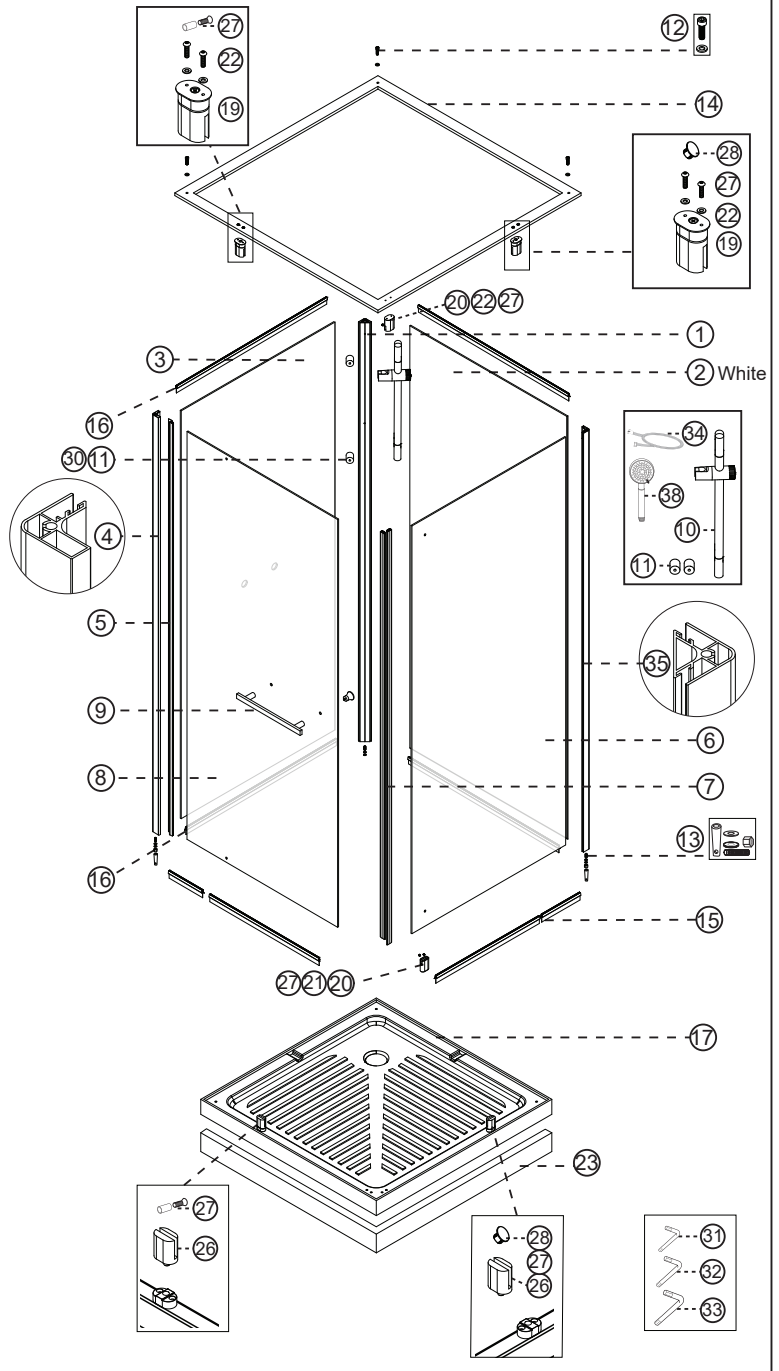

NORRO®

Ocean C 80x80 & 90x90

Art.nr 24105, 24110, 24125,
24130, 2412, 2414, 2416,
2417, 2421, 2422

Exploded View:

900x900

800x800

Drawing Nr.	Art Nr.	Description	Unit
1	9260-A	Corner profile on back panel for all Ocean cabins	pc
2	9260-B	white Back panel without mixer hole for Ocean 90x90 square & round	pc
	9260-C	black Back panel without mixer hole for Ocean 90x90 square & round	pc
	9260-D	white Back panel without mixer hole for Ocean 80x80 square	pc
	9260-E	black Back panel without mixer hole for Ocean 80x80 square	pc
3	9260-H	white Back panel with mixer hole for Ocean 90x90 square & round	pc
	9260-J	black Back panel with mixer hole for Ocean 90x90 square & round	pc
	9260-K	white Back panel with mixer hole for Ocean 80x80 square	pc
	9260-L	black Back panel with mixer hole for Ocean 80x80 square	pc
4	9260-O	Connecting profile for Ocean door	pc
5	9260-P	Water proof gasket on door for Ocean	pc
6	9260-R	Fixed front panel for Ocean 90x90 square	pc
	9260-S	Fixed front panel for Ocean 80x80 square	pc
7	9194-E	Magnetic gasket on door for Ocean square	pc
8	9260-X	Door glass for Ocean 70x90 & 90x90 square	pc
	9260-Y	Door glass for Ocean 80x80 square	pc
9	9261-A	Stainless steel handle set for Ocean square	pc
10	9261-B	Sliding bar for Ocean CC-420mm	pc
11 & 30	9261-C	Sliding bar connector for Ocean with screws	set
12 & 13 31, 32 & 13	9261-D	Screw bag for Ocean cabin	set
14	9261-F	Upper frame profile for Ocean square 90x90	pc
	9261-G	Upper frame profile for Ocean square 80x80	pc
15	9261-J	Bottom gasket for Ocean	set
16	9261-K	Back panel gasket for Ocean	pc
17	9261-M	Complete tray set for Ocean 90x90 square	set
	9261-N	Complete tray set for Ocean 80x80 square	set
18, 21, 27, 28	9261-P	Lower rotatable glass clip set for Ocean	set
19, 22, 27, 28	9261-Q	Upper rotatable glass clip set for Ocean	set
20 & 27	9261-R	Plastic clip on fix door for Ocean	set
23	9261-U	Tray skirt for Ocean 90x90 Square	pc
	9261-V	Tray skirt for Ocean 80x80 Square	pc
34	9400-I	Shower hose	pc
35		Connecting profile for Ocean fixed wall	pc
38	9400-H	Shower head	pc