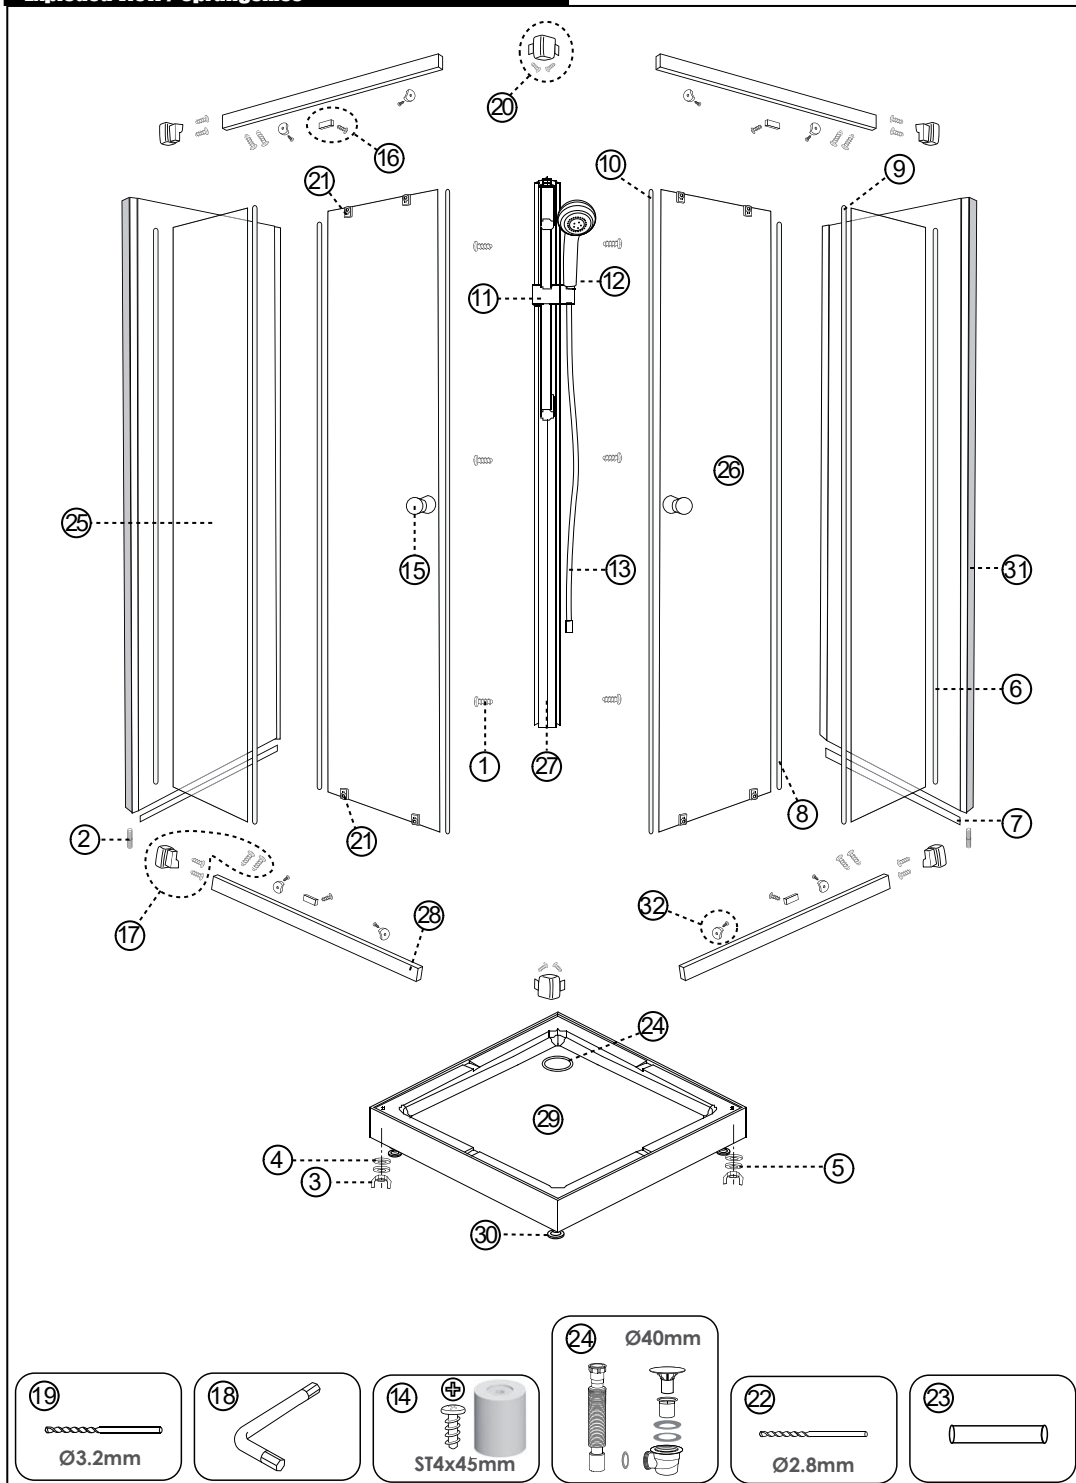

Lake C

Art.nr 2430, 2431, 2432,
2433, 2434, 2435, 2436,
2437, 2438, 2439, 66020,
66021, 66022, 66023

Exploded view / Sprängskiss

Drawing Nr.	Art Nr.	Description	Unit
1	95070	ST4x10mm screws	set
2		M6 - ST4.5 tray corner screw	set
3		Hexagon tail screw nut	set
4		Plastic M6 spacer	set
5		M6 washer bolt	set
18 & 23		Allen key & guide for screw	pc
19 & 22		2.8mm & 3.2mm drill bit	pc
6	95071	Back panel gasket	set
7		Back panel bottom gasket	set
8	95072	Door water protection gasket	set
9		Side panel water protection gasket	set
10		Magenetic door gasket	set
11	9261-B	Sliding bar	set
12	9321-G	Shower head	pc
13	9087	150cm shower hose	pc
14	9261-C	Sliding bar connector for Lake/Ocean	set
15	9400-B	Plastic handle set	set
16	9400-F	Glass clip set (lower & upper)	set
17	9400-E	Plastic connetor set with screws	set
20	9400-K	Plastic corner with screws	set
21	95073	Lower spring wheel	set
		Upper wheel	set
24	9400-AS	Drainage set	set
25	95083	Side panel glass 900mm	pc
	95084	Side panel glass 800mm	pc
	95085	Side panel glass 700mm	pc
26	95086	Door glass 900mm	pc
	95087	Door glass 800mm	pc
	95088	Door glass 700mm	pc
27	95078	Corner profile	pc
28	95089	Rail profile (900mm)	pc
	95090	Rail profile (800mm)	pc
	95091	Rail profile (700mm)	pc
29	2438	Tray for Square 900x900mm	pc
	2436	Tray for Square 800x800mm	pc
	2430	Tray for Square 700x900mm(Right Version)	pc
	2431	Tray for Square 700x900mm(Left Version)	pc
30	9400-AG	Adjustable tray legs bolts with PVC feet	pc
31	95075	Back panel without mixer hole(900mm)	pc
	95080	Back panel without mixer hole(800mm)	pc
	95076	Back panel with mixer hole(900mm)	pc
	95081	Back panel with mixer hole(800mm)	pc
	95082	Back panel with mixer hole(700mm)	pc
32	9400-M	Plastic door stopper with screws	set