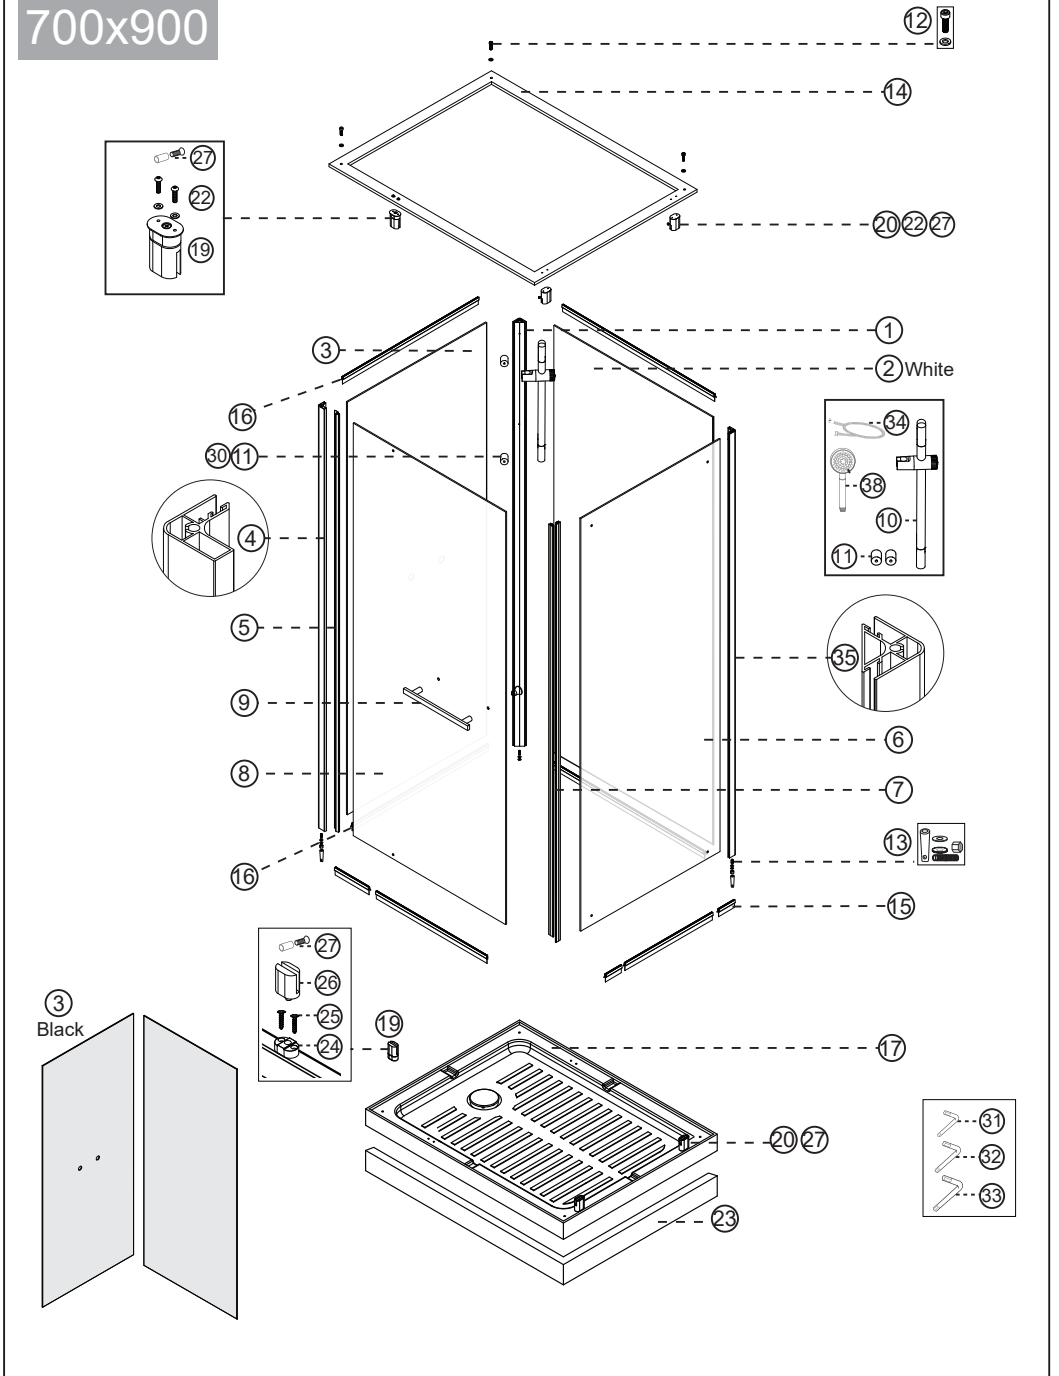

NORRO®

Ocean C 70x90 & 90x70

Art.nr 24115, 24135,
2413, 2418, 2423

Exploded View:

Drawing Nr.	Art Nr.	Description	Unit
1	9260-A	Corner profile on back panel for all Ocean cabins	pc
2	9260-B	white Back panel without mixer hole for Ocean 70x90 square	pc
	9260-C	black Back panel without mixer hole for Ocean 70x90 square	pc
3	9260-M	white Back panel with mixer hole for Ocean 70x90 square	pc
	9260-N	black Back panel with mixer hole for Ocean 70x90 square	pc
4	9260-O	Connecting profile for Ocean door side	pc
5	9260-P	Water proof gasket on door for Ocean	pc
6	9260-T	Fixed front panel for Ocean 70x90 square	pc
7	9306620	Magnetic gasket on door for Ocean square	set
8	9260-X	Door glass for Ocean 70x90 & 90x90 square	pc
9	9261-A	Stainless steel handle set for Ocean square	pc
10	9261-B	Sliding bar for Ocean CC-420mm	pc
11 & 30	9261-C	Sliding bar connector for Ocean	pc
12 & 13 31, 32, 33	9261-D	Screw bag for Ocean cabin & Hex keys	set
14	9261-H	Upper frame profile for Ocean square 70x90	pc
15	9261-J	Bottom gasket for Ocean	pc
16	9261-K	Back panel gasket for Ocean	pc
17	9261-O	Complete tray set for Ocean 70x90 square	pc
18, 21, 27, 28	9261-P	Lower rotatable glass clip set for Ocean	set
19, 22, 27, 28	9261-Q	Upper rotatable glass clip set for Ocean	set
20, 27	9261-R	Plastic clip on fix door for Ocean	pc
23	9261-W	Tray skirt for Ocean 70x90 Square	pc
34	9306220	Shower hose	pc
35	9306567	Connecting profile for Ocean fixed panel side	set
38	9321-G	Hand shower	pc