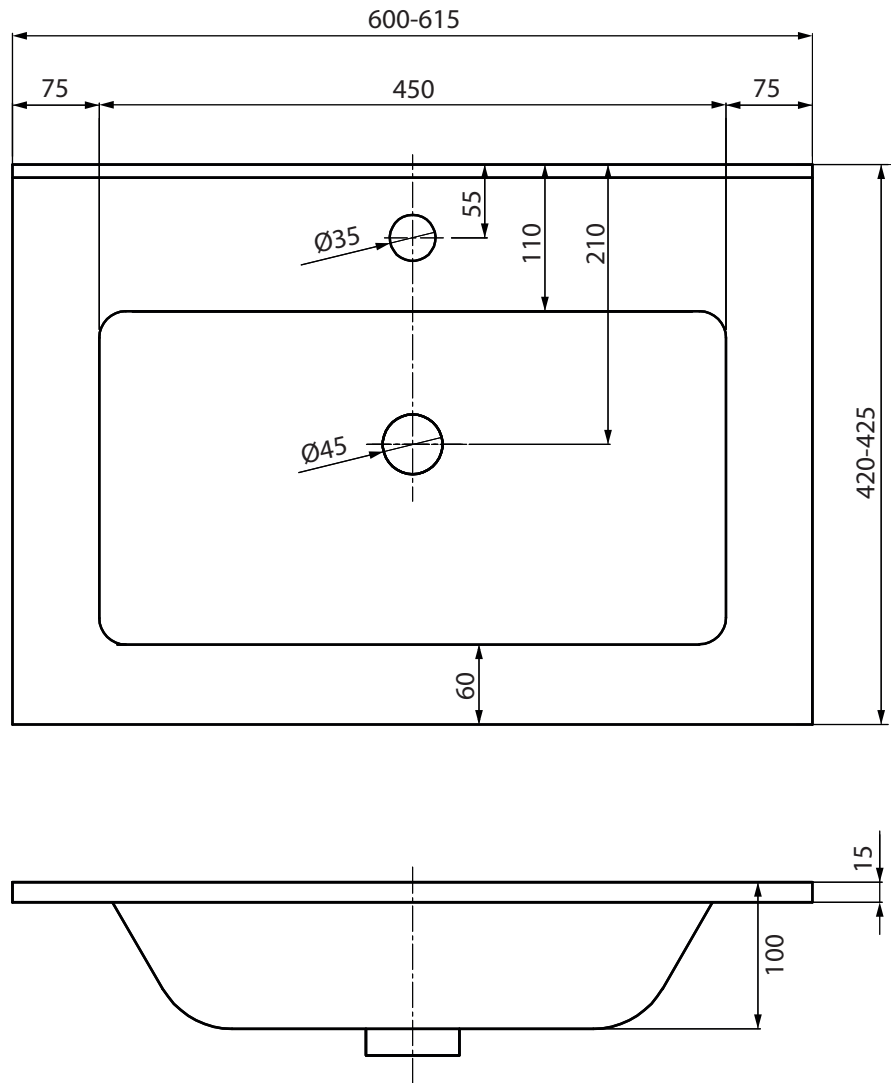

# NORO<sup>®</sup>

(mm)

LIFESTYLE CONCEPT

600